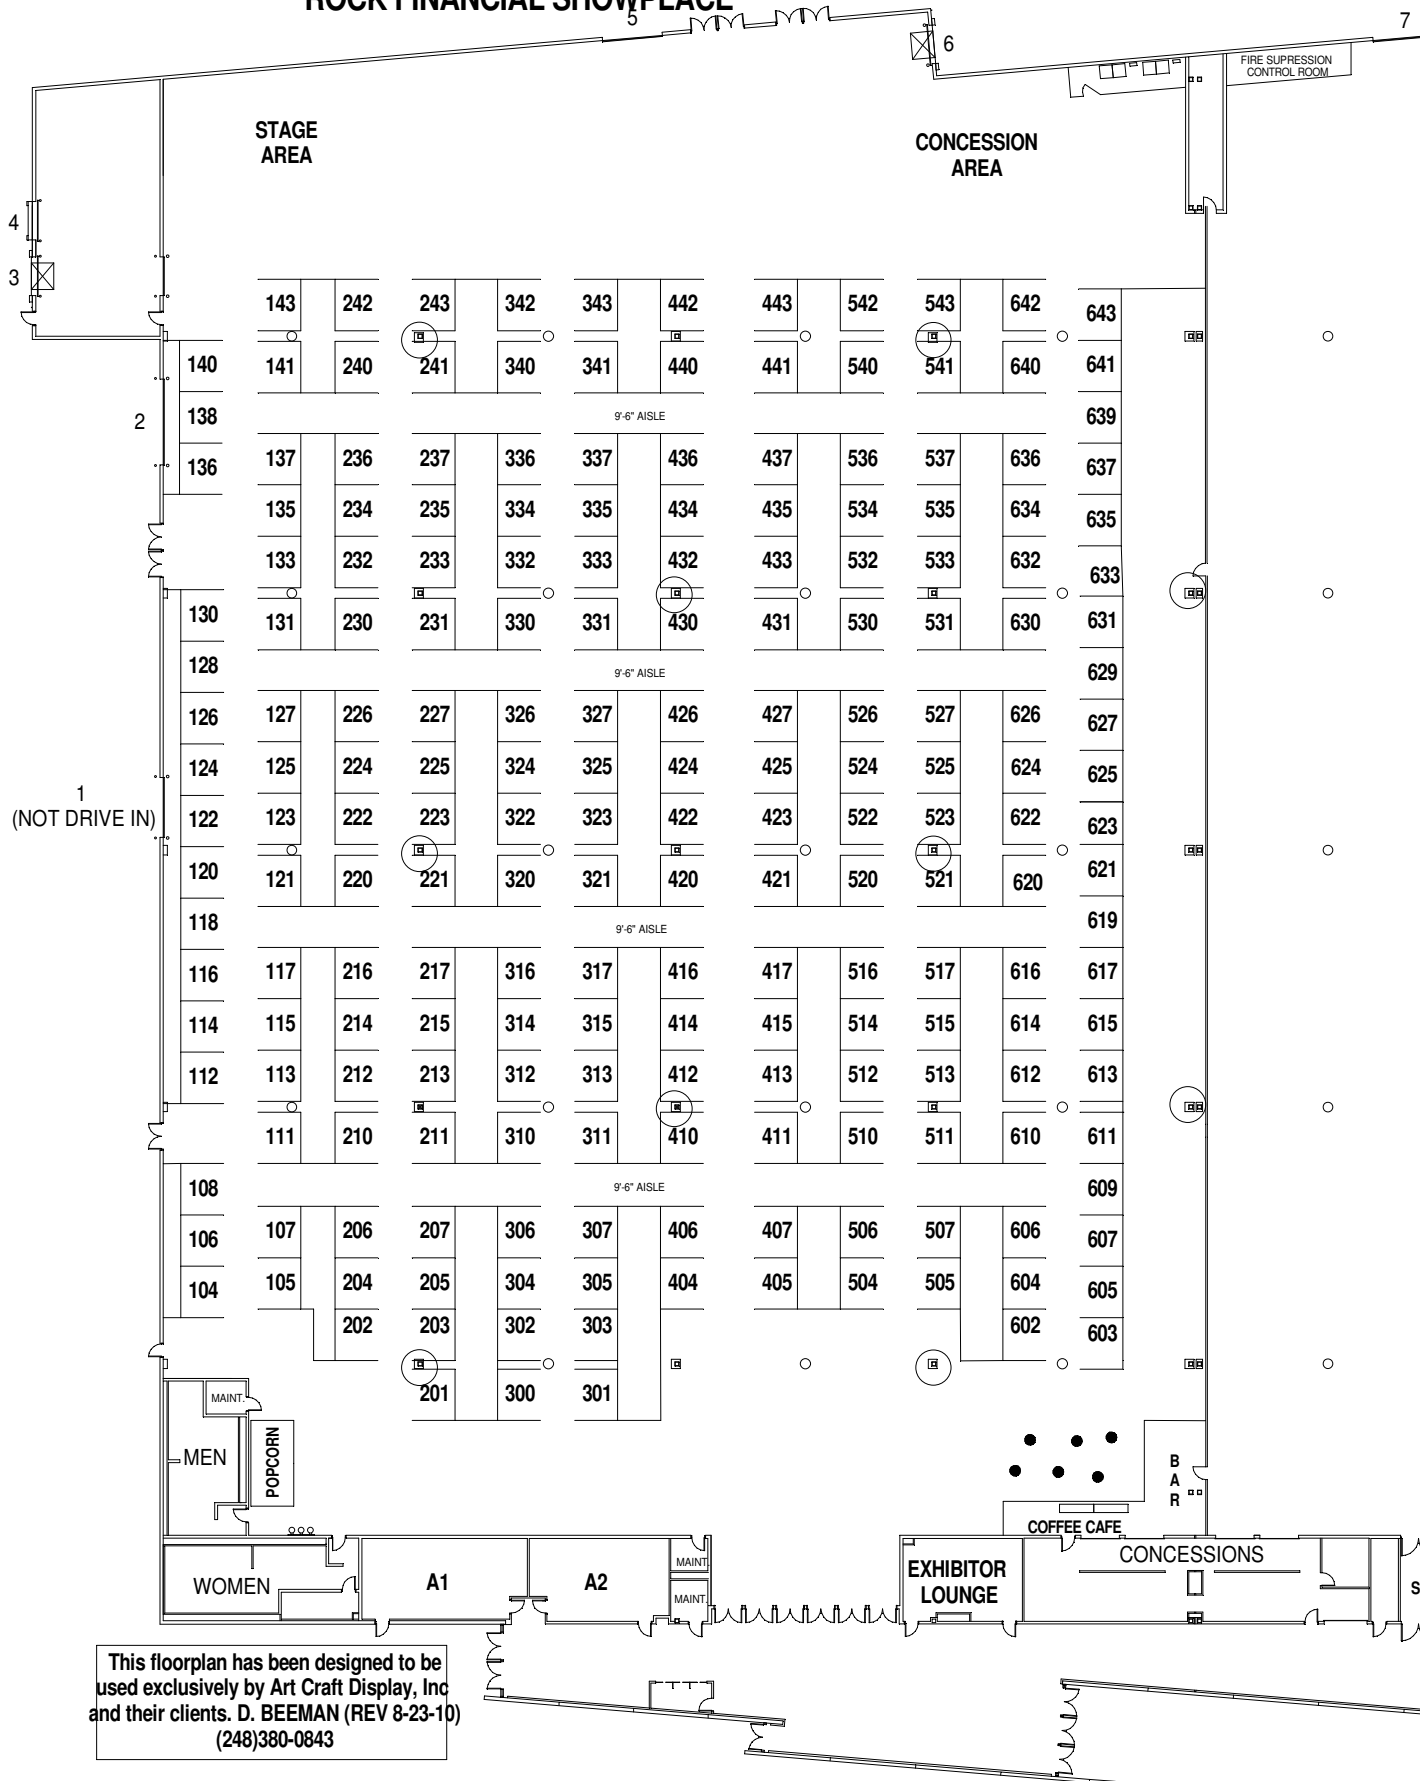

# HALL A

GREAT LAKES ART FAIR 2010  
 OCTOBER 15 - 17, 2010  
 ROCK FINANCIAL SHOWPLACE

This floorplan has been designed to be used exclusively by Art Craft Display, Inc and their clients. D. BEEMAN (REV 8-23-10) (248)380-0843